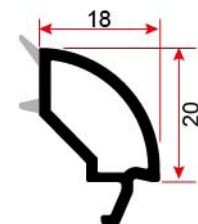

7023 DAMLALIKLI KANAT PROFİLİ
DRAINED SASH PROFILE

6024 KAPI KANAT PROFİLİ
DOOR SASH PROFILE

7025 PERVAZLI KASA PROFİLİ
FRAME PROFILE WITH SILL

7026 TEK CAM ÇİTASI
SINGLE GLAZING BEAD

7027 ÇİFT CAM ÇİTASI
DOUBLE GLAZING BEAD