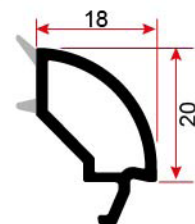

7003 DAMLALIKLI KANAT PROFİLİ
DRAINED SASH PROFILE

6004 KAPI KANAT PROFİLİ
DOOR SASH PROFILE

7005 PERVAZLI KASA PROFİLİ
FRAME PROFILE WITH SILL

7026 TEK CAM ÇİTASI
SINGLE GLAZING BEAD

7027 ÇİFT CAM ÇİTASI
DOUBLE GLAZING BEAD