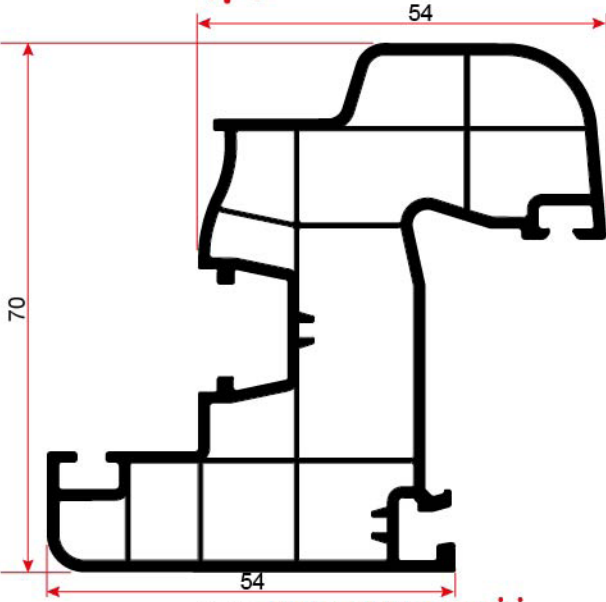

7023 DAMLALIKLI KANAT PROFİLİ
DRAINED SASH PROFILE