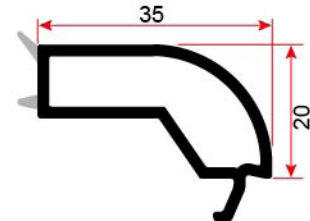

7023 DAMLALIKLI KANAT PROFİLİ
DRAINED SASH PROFILE

6024 KAPI KANAT PROFİLİ
DOOR SASH PROFILE

7025 PERVAZLI KASA PROFİLİ
FRAME PROFILE WITH SILL

7026 TEK CAM ÇİTASI
SINGLE GLAZING BEAD

7027 ÇİFT CAM ÇİTASI
DOUBLE GLAZING BEAD