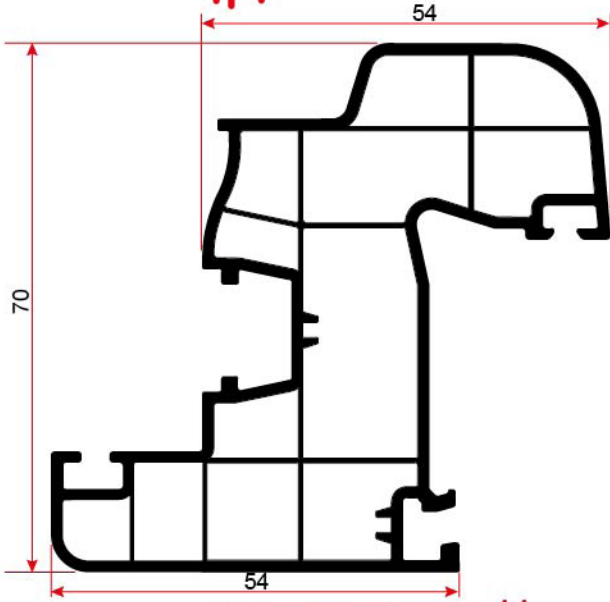

7003 DAMLALIKLI KANAT PROFİLİ
DRAINED SASH PROFILE