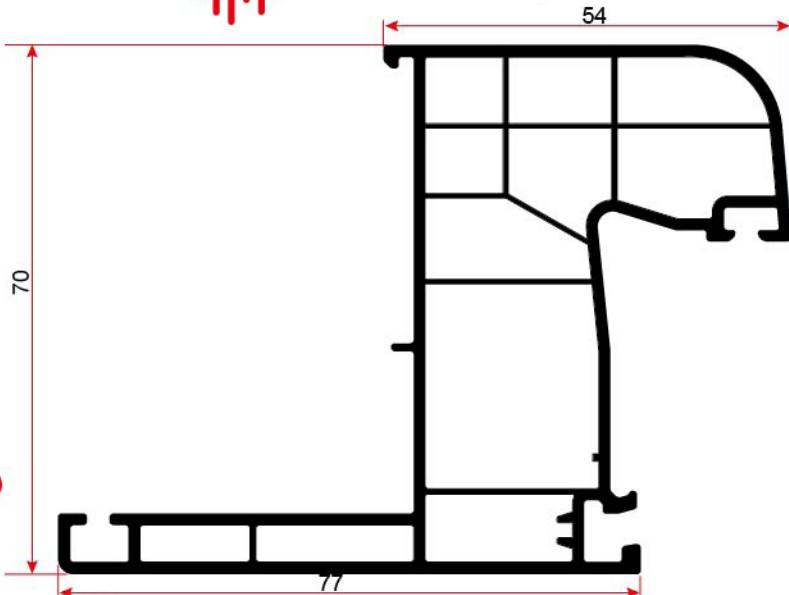

7003 DAMLALIKLI KANAT PROFİLİ
DRAINED SASH PROFILE

6004 KAPI KANAT PROFİLİ
DOOR SASH PROFILE

7005 PERVAZLI KASA PROFİLİ
FRAME PROFILE WITH SILL

7026 TEK CAM ÇİTASI
SINGLE GLAZING BEAD

7027 ÇİFT CAM ÇİTASI
DOUBLE GLAZING BEAD