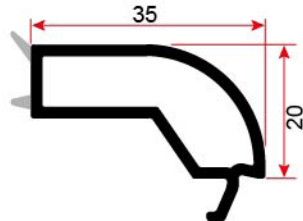

7003 DAMLALIKLI KANAT PROFİLİ
DRAINED SASH PROFILE

6004 KAPI KANAT PROFİLİ
DOOR SASH PROFILE

7005 PERVAZLI KASA PROFİLİ
FRAME PROFILE WITH SILL

7026 TEK CAM ÇİTASI
SINGLE GLAZING BEAD

7027 ÇİFT CAM ÇİTASI
DOUBLE GLAZING BEAD