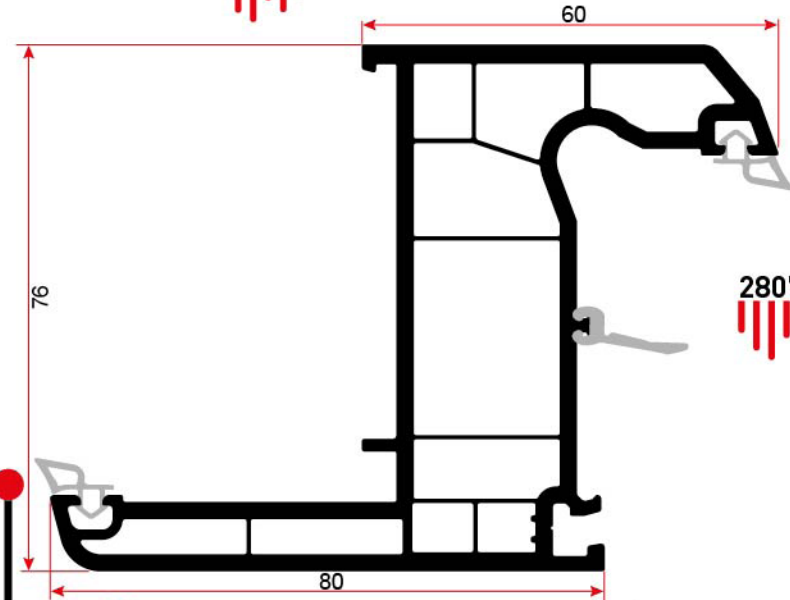

2205 PERVAZLI KASA PROFİLİ
FRAME PROFILE WITH SILL